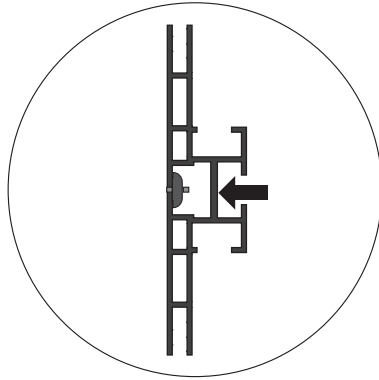

LIGHTBOX DOUBLE 100 CLOSED

1

FK-0240

2

OPTION FOR EXTENSION

FK-0522

OPTION FOR STABILIZE

Option 1

Option 2

Option 3

Option 4

Option 5

3

OPTION FOR BASEPLATE

OPTION CEILING MOUNT

4