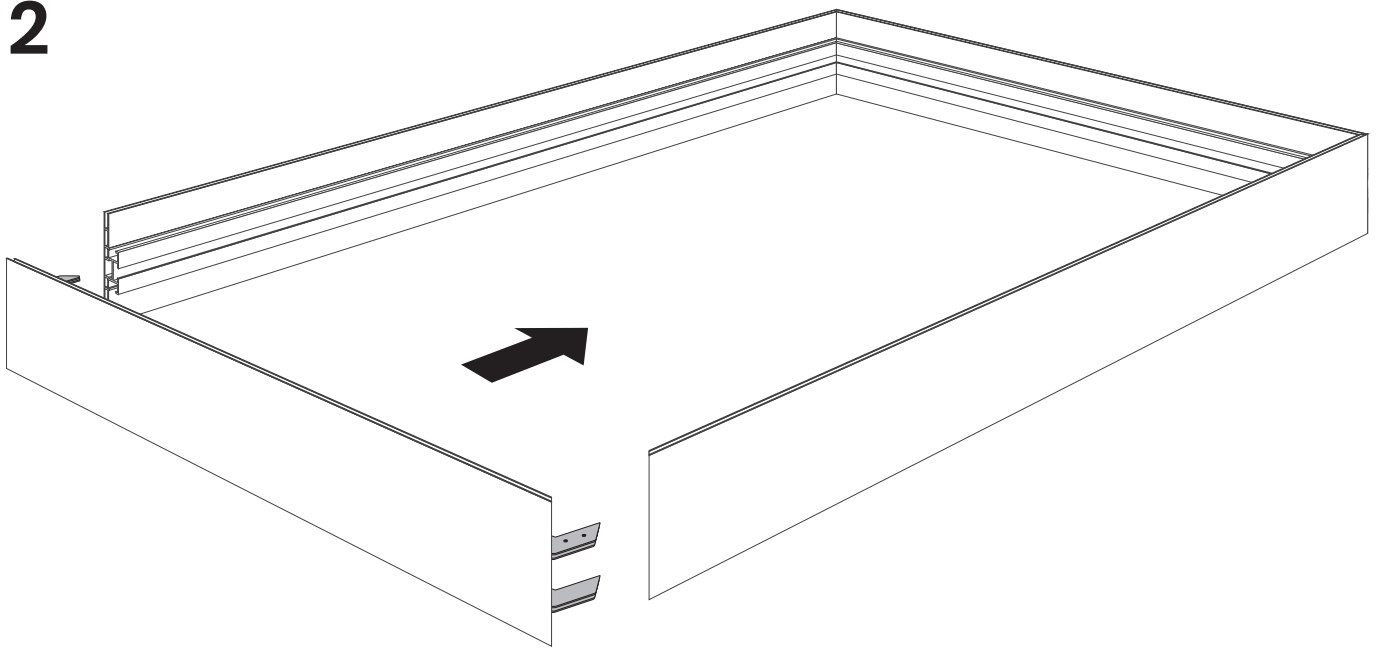

LIGHTBOX DOUBLE 100 CLOSED

1

FK-0240

2

OPTION FOR EXTENSION

FK-0522

OPTION FOR STABILIZE

Option 1

Option 2

Option 3

Option 4

Option 5

3

OPTION FOR BASEPLATE

OPTION CEILING MOUNT

4