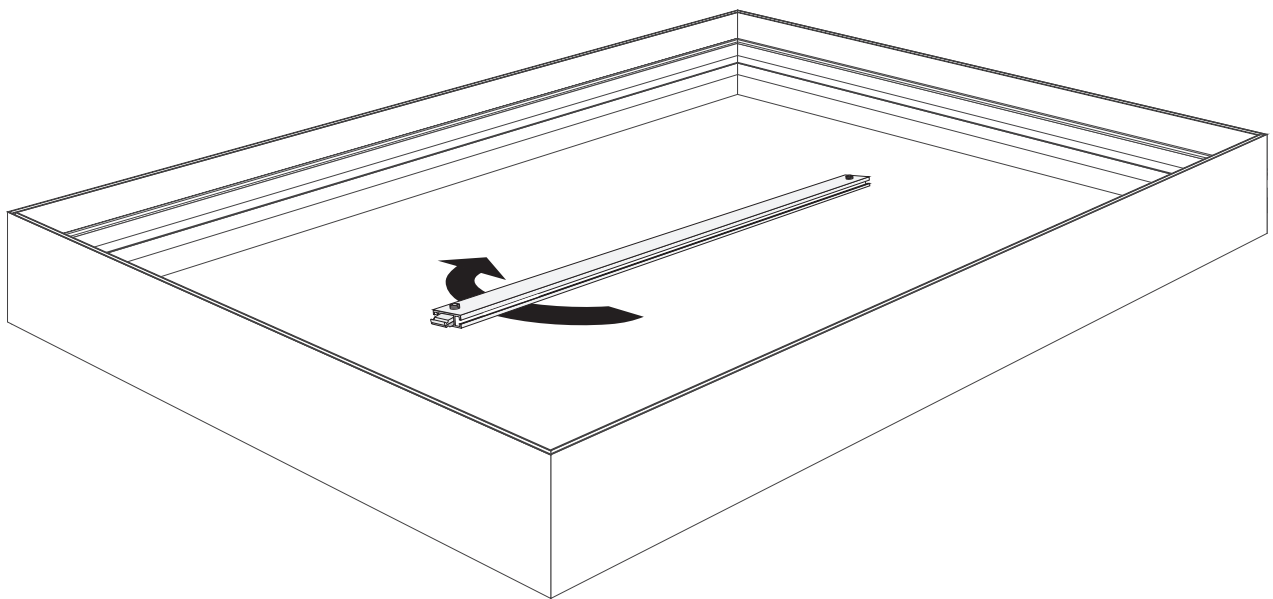

LIGHTBOX DOUBLE 100 CLOSED

1

FK-0240

2

OPTION FOR EXTENSION

FK-0522

OPTION FOR STABILIZE

Option 1

Option 2

Option 3

Option 4

Option 5

3

OPTION FOR BASEPLATE

OPTION CEILING MOUNT

4