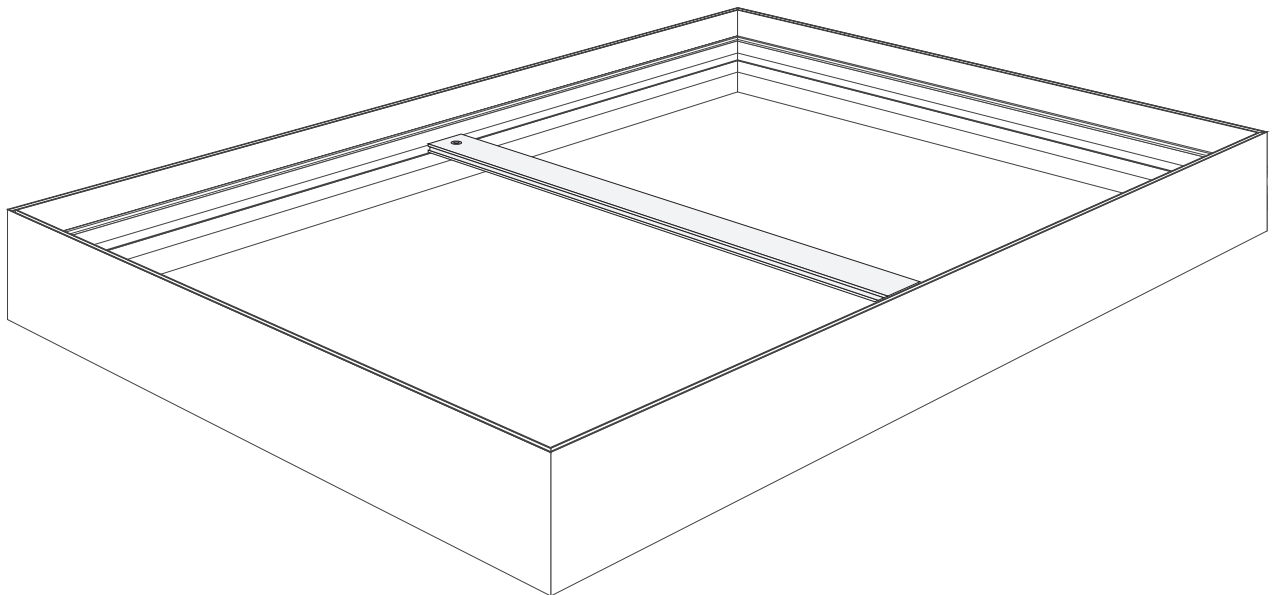

LIGHTBOX DOUBLE 100 CLOSED

1

FK-0240

2

OPTION FOR EXTENSION

FK-0522

OPTION FOR STABILIZE

Option 1

Option 2

Option 3

Option 4

Option 5

3

OPTION FOR BASEPLATE

OPTION CEILING MOUNT

4